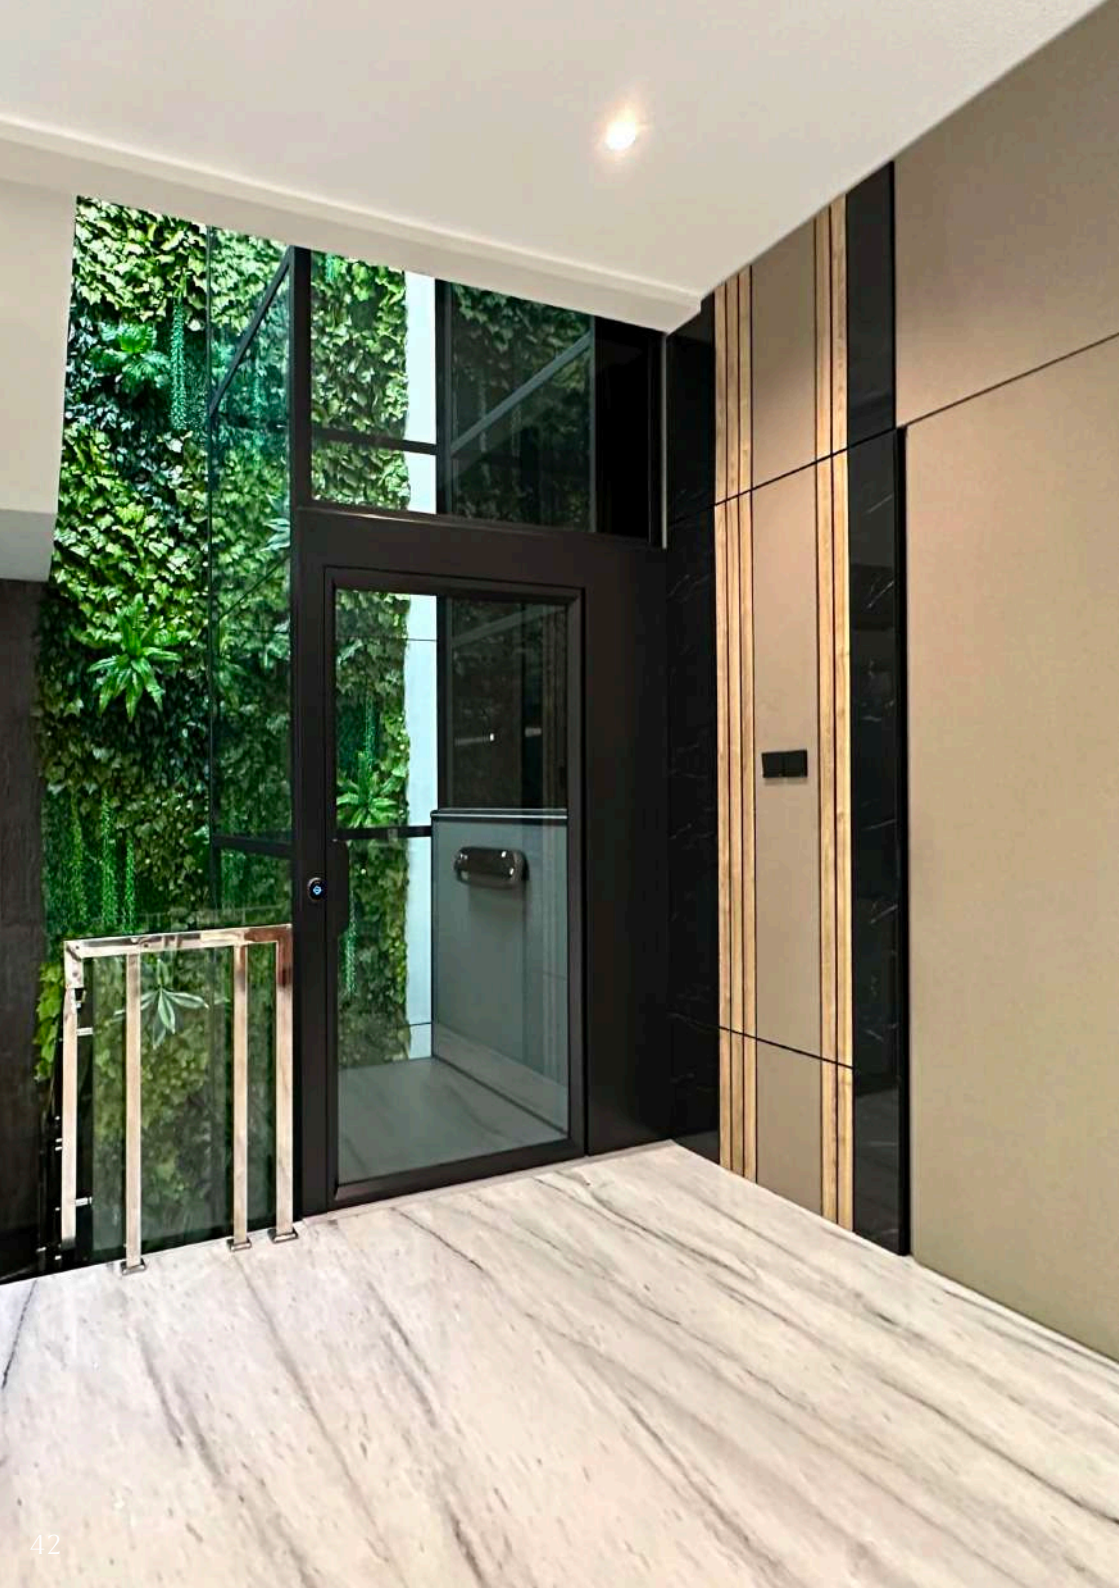

SPECIFICATIONS

X50 Standard

Saloon Door

635 x 1350 mm

2 Stops

X50 PREMIUM SERIES

The Mazarine back panel on this Kalea X50 Premium makes the lift truly stand out, adding a striking touch to its surroundings. More than just accessibility, it elevates the home's atmosphere—blending function with aesthetic appeal.

SPECIFICATIONS

X50 Premium

Swing Door

1035 x 1450 mm

3 Stops

X50 STANDARD SERIES

The homeowner needed a safe, stylish, and practical lift for his grandchildren and aging parents — which became the key reason for this project. A vertical garden brought a touch of nature to the marble floors and wood textures of this beautiful home. This project delivered satisfaction that reached the rooftop.

SPECIFICATIONS

X50 Standard

Swing Door

1135 x 1350 mm

3 Stops

X50 STANDARD SERIES

The first X-Series in Indonesia. The homeowner, now in his 60s, chose the Kalea X50 Standard after thorough market research. Its specifications and benefits proved to be the perfect fit, bringing satisfaction as it was installed at the heart of the staircase in a three-story cozy home that extends all the way to the rooftop.

SPECIFICATIONS

X50 Standard

Swing Door

1135 x 1050 mm

3 Stops

X50 STANDARD SERIES

The X50 Standard under the skylight in Samarinda is one of our most unique installation. Even though it fills the big void in the home, it doesn't disturb the view or ruin the aesthetics while still providing a greater accessibility to navigate around the house.