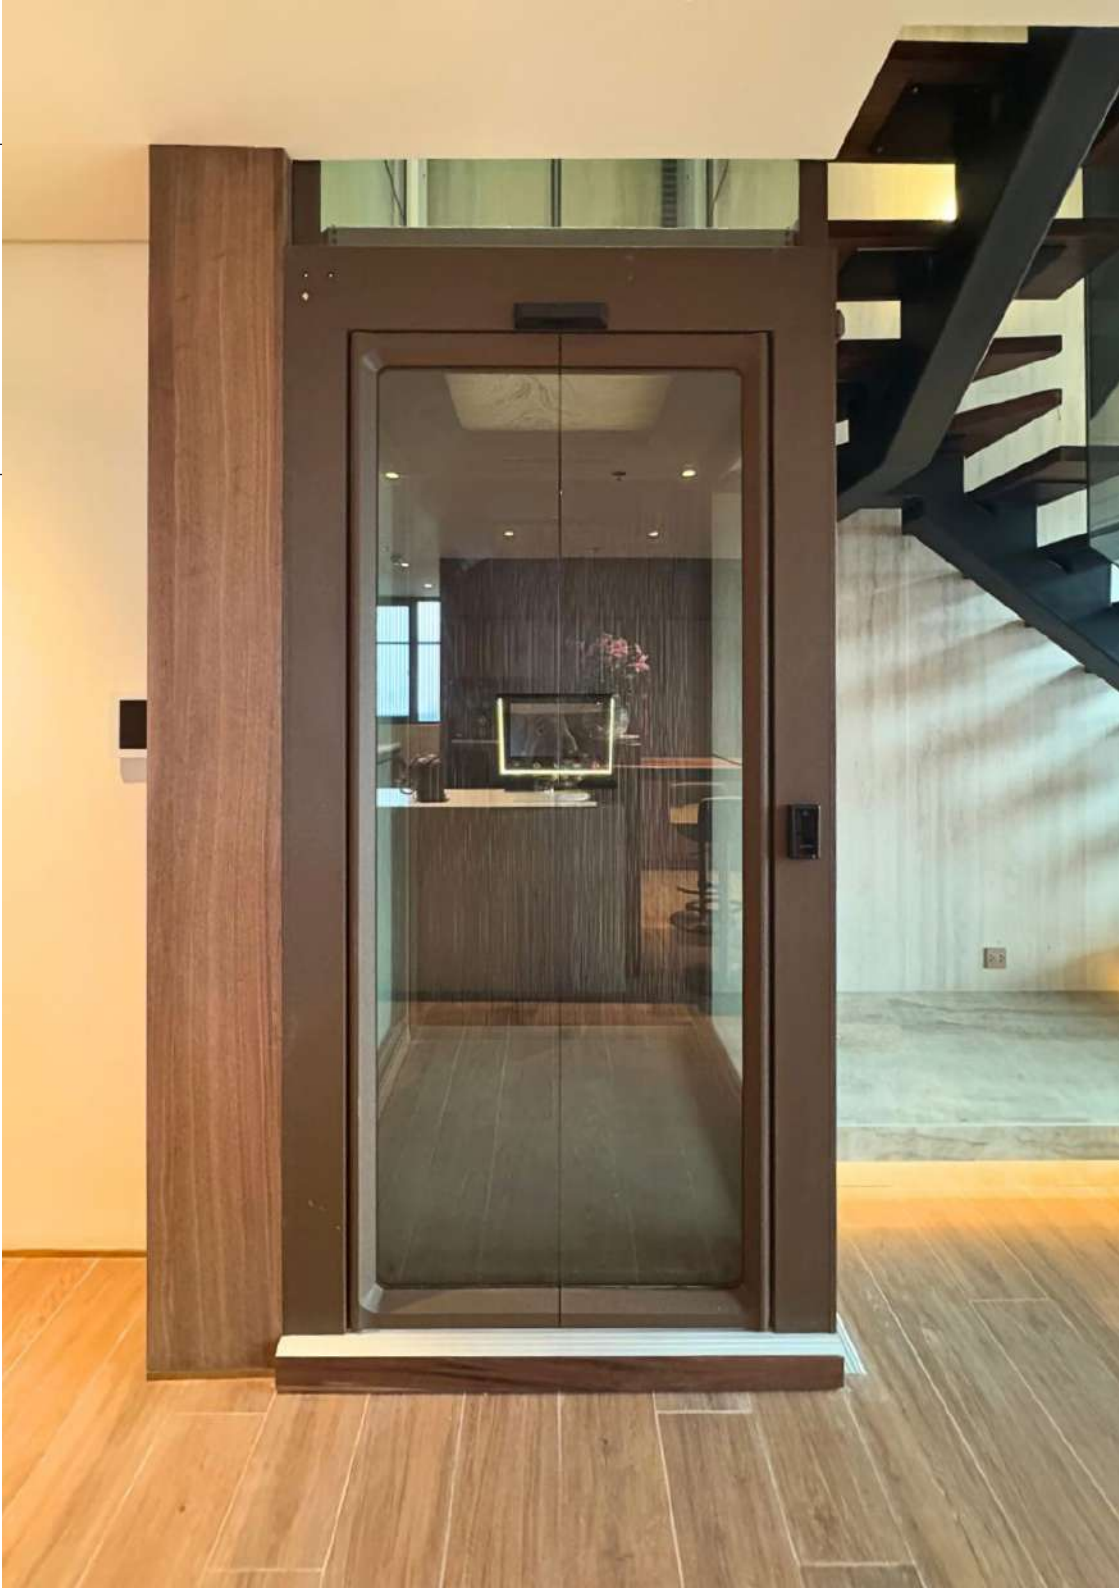

SPECIFICATIONS

Antera Z90

Saloon Door

1300 x 1200 mm

3 Stops

ANTERA Z85 SERIES

A high-back lift with a black frame, looks amazing in this next to a wall and a staircase. This Antera Z85 in Vietnam is a 5 stops installation that bring accessibility through out the floors in the house making navigation in this house feels easy.