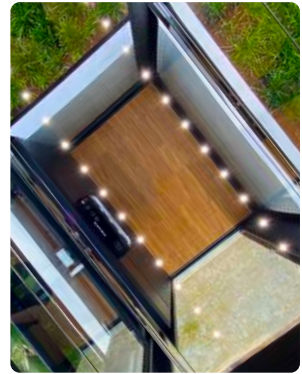

KOSMOS K60 SERIES

A black Kosmos K60 fits seamlessly into any settings. A koi pond on the first floor sets a calm prelude to the journey above. As the whisper-quiet lift glides to the second floor, a fresh and serene atmosphere greets the senses. Located in Bogor, the famed retreat from Jakarta's hustle and bustle, this home is a true sanctuary.

SPECIFICATIONS

K60 Kosmos

Swing Door

1100 x 1467mm

2 Stops