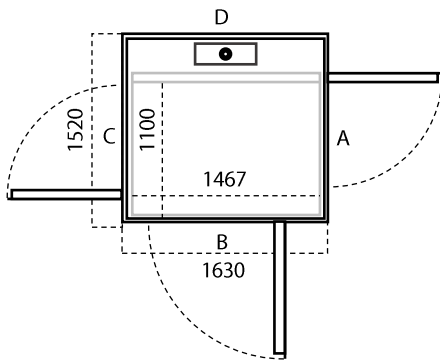

Tipe Pintu	Sisi A/C	Sisi B
AL5 / AL6 (Aluminum)	900	950
A15/A25 (half gate)	900	900

Tipe Pintu	Sisi A/C	Sisi B
AL5 / AL6 (Aluminum)	800	1050
A15/A25 (half gate)	800	1000

Tipe Pintu	Sisi A/C	Sisi B
AL5 / AL6 (Aluminum)	900	1050
A15/A25 (half gate)	900	1000

L4 500 KG PLATFORM UKURAN (LXP) MM	
Ukuran Platform	1100 x 1467
Ukuran Finished	1460 x 1509
Ukuran Cut-Out	1520 x 1630

XL 500 KG PLATFORM UKURAN (LXP) MM	
Ukuran Platform	1100 x 1597
Ukuran Finished	1460 x 1639
Ukuran Cut-Out	1520 x 1760