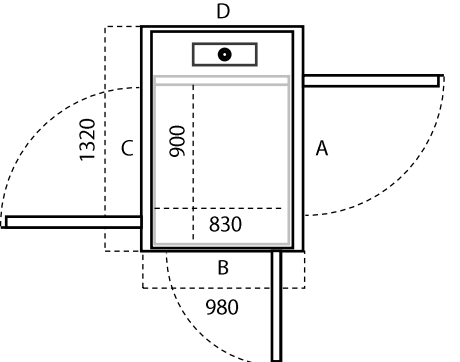

Type Pintu	Sisi A/C	Sisi B
AL5 / AL6 (Aluminum)	900	650
A15/A25 (half gate)	900	-