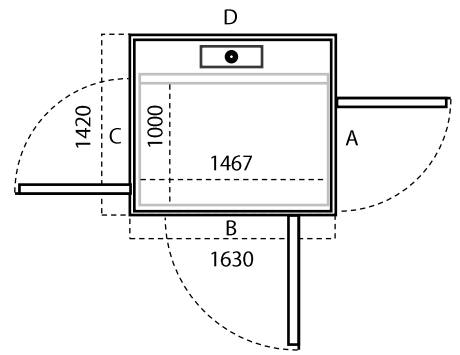

L1 500 KG PLATFORM UKURAN (LXP) MM	
Ukuran Platform	1100 x 1367
Ukuran Finished	1460 x 1409
Ukuran Cut-Out	1520 x 1530

L2 500 KG PLATFORM UKURAN (LXP) MM	
Ukuran Platform	900 x 1467
Ukuran Finished	1260 x 1509
Ukuran Cut-Out	1320 x 1630

L3 500 KG PLATFORM UKURAN (LXP) MM	
Ukuran Platform	1000 x 1467
Ukuran Finished	1360 x 1509
Ukuran Cut-Out	1420 x 1630