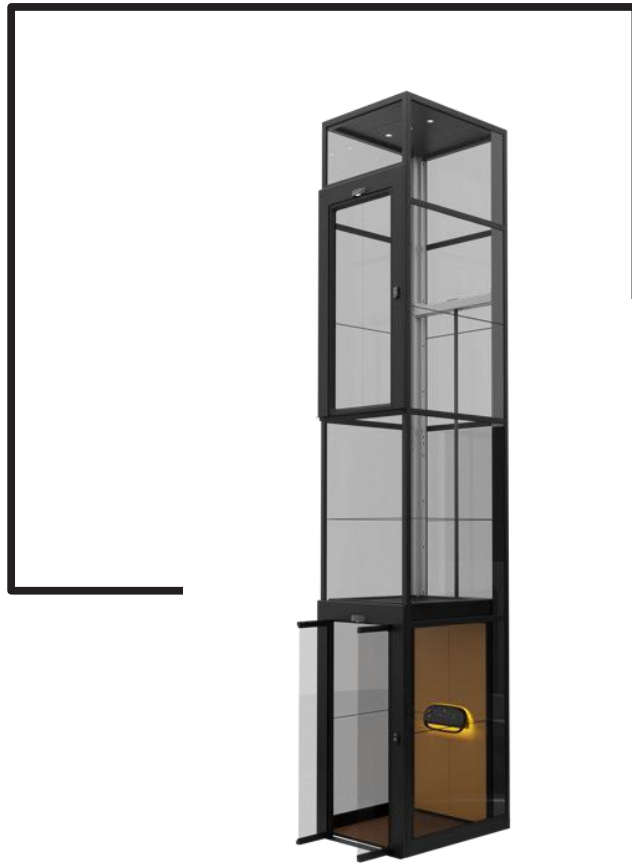

KALEA
LIFTS

Photos and product information are for reference only. Details please visit KALEA or call (021) 2452-4732

www.kalealift.id