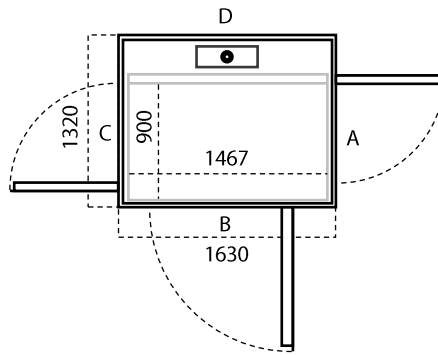

L1 500 KG PLATFORM UKURAN (LXP) MM	
Ukuran Platform	1100 x 1367
Ukuran Finished	1460 x 1409
Ukuran Cut-Out	1520 x 1530

L2 500 KG PLATFORM UKURAN (LXP) MM	
Ukuran Platform	900 x 1467
Ukuran Finished	1260 x 1509
Ukuran Cut-Out	1320 x 1630

L3 500 KG PLATFORM UKURAN (LXP) MM	
Ukuran Platform	1000 x 1467
Ukuran Finished	1360 x 1509
Ukuran Cut-Out	1420 x 1630