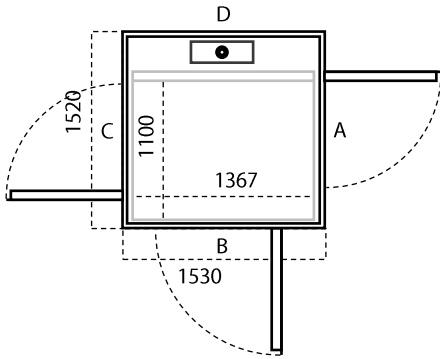

L1 500 KG PLATFORM UKURAN (LXP) MM	
Ukuran Platform	1100 x 1367
Ukuran Finished	1460 x 1409
Ukuran Cut-Out	1520 x 1530

L2 500 KG PLATFORM UKURAN (LXP) MM	
Ukuran Platform	900 x 1467
Ukuran Finished	1260 x 1509
Ukuran Cut-Out	1320 x 1630

L3 500 KG PLATFORM UKURAN (LXP) MM	
Ukuran Platform	1000 x 1467
Ukuran Finished	1360 x 1509
Ukuran Cut-Out	1420 x 1630