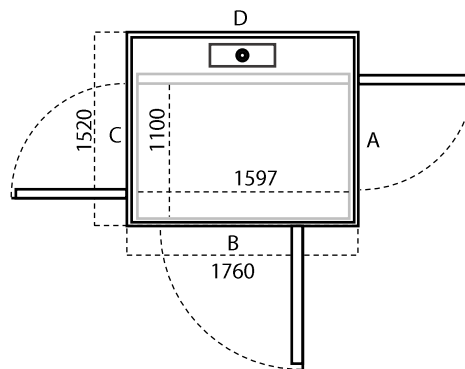

Tipe Pintu	Sisi A/C	Sisi B
AL5 / AL6 (Aluminum)	900	950
A15/A25 (half gate)	900	900

Tipe Pintu	Sisi A/C	Sisi B
AL5 / AL6 (Aluminum)	800	1050
A15/A25 (half gate)	800	1000

Tipe Pintu	Sisi A/C	Sisi B
AL5 / AL6 (Aluminum)	900	1050
A15/A25 (half gate)	900	1000

L4 500 KG PLATFORM UKURAN (LXP) MM	
Ukuran Platform	1100 x 1467
Ukuran Finished	1460 x 1509
Ukuran Cut-Out	1520 x 1630

XL 500 KG PLATFORM UKURAN (LXP) MM	
Ukuran Platform	1100 x 1597
Ukuran Finished	1460 x 1639
Ukuran Cut-Out	1520 x 1760