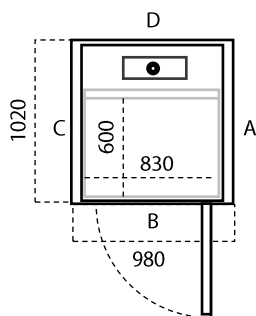

DETAIL PLATFORM / SHAFT / CUT-OUT

XS	300 KG PLATFORM UKURAN (LXP) MM
Ukuran Platform	600 x 830
Ukuran Finished	960 x 872
Ukuran Cut-Out	1020 x 980